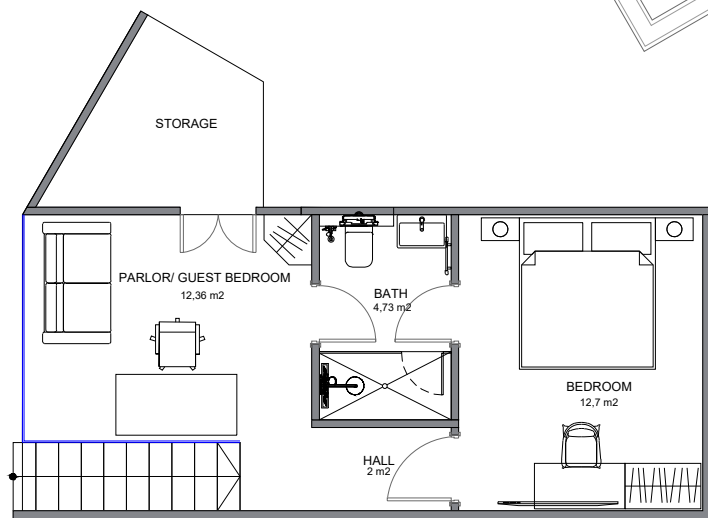

APARTMENT 302

Area:
 1st floor - 72 Sq.m.
 Terrace - 74.1 Sq.m.
 2nd floor - 36.5 Sq.m.

 182.6 Sq.m.