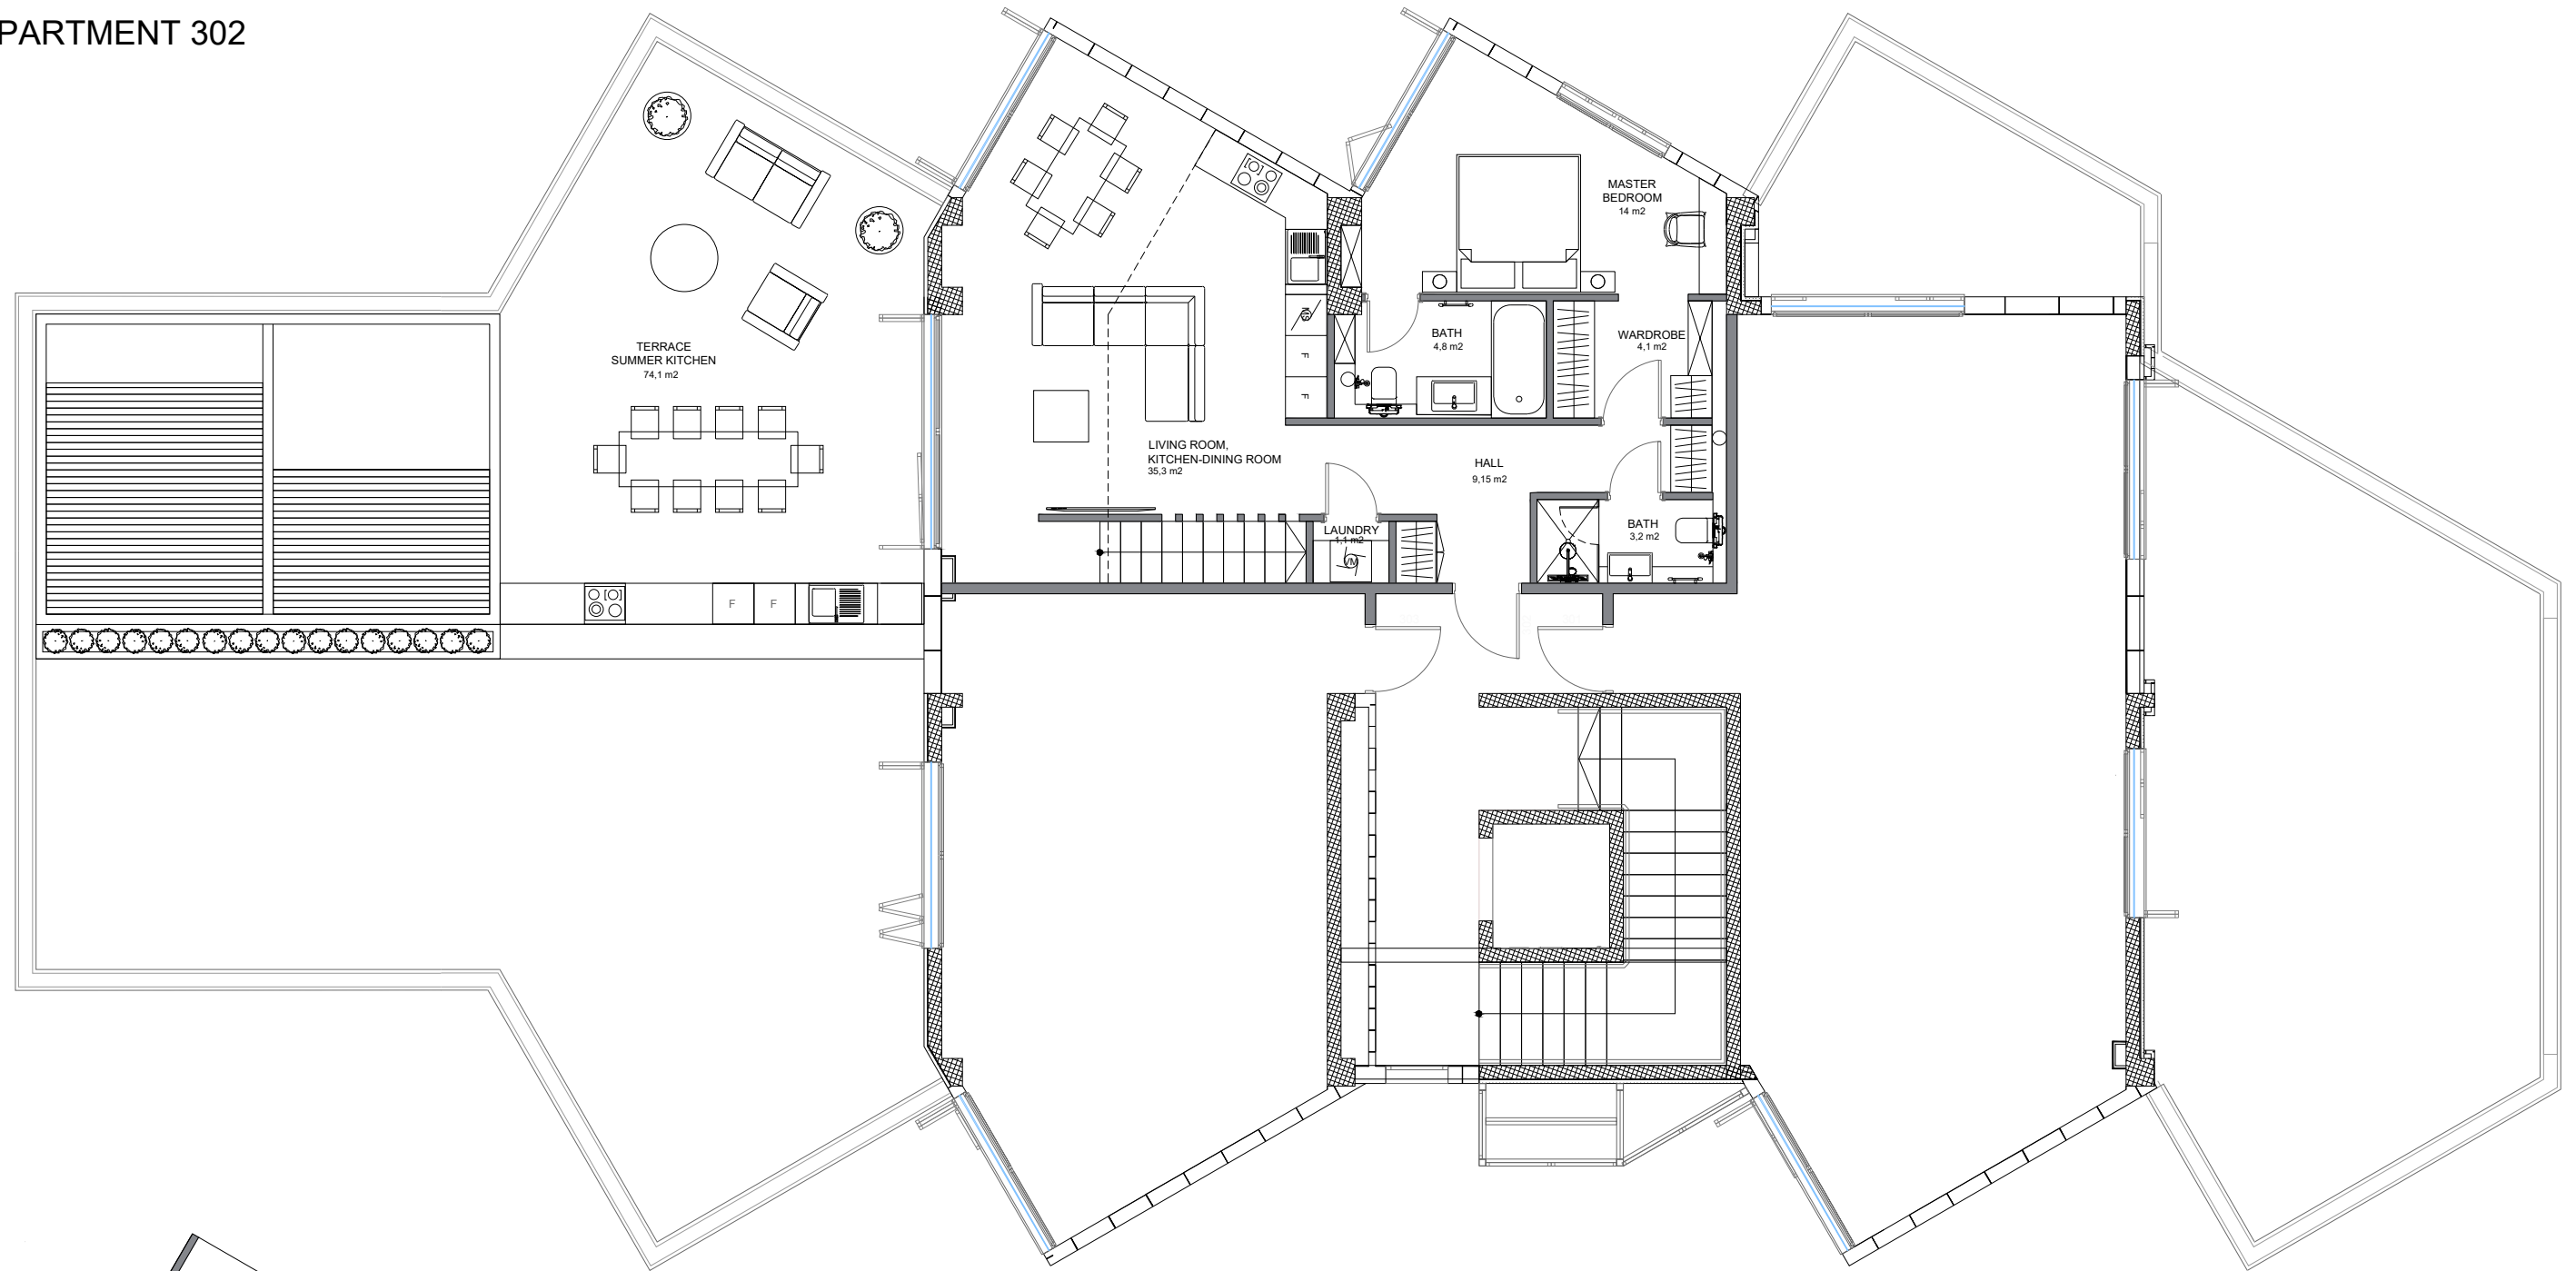

APARTMENT 302

Area:
 1st floor - 72 Sq.m.
 Terrace - 74.1 Sq.m.
 2nd floor - 36.5 Sq.m.

 182.6 Sq.m.