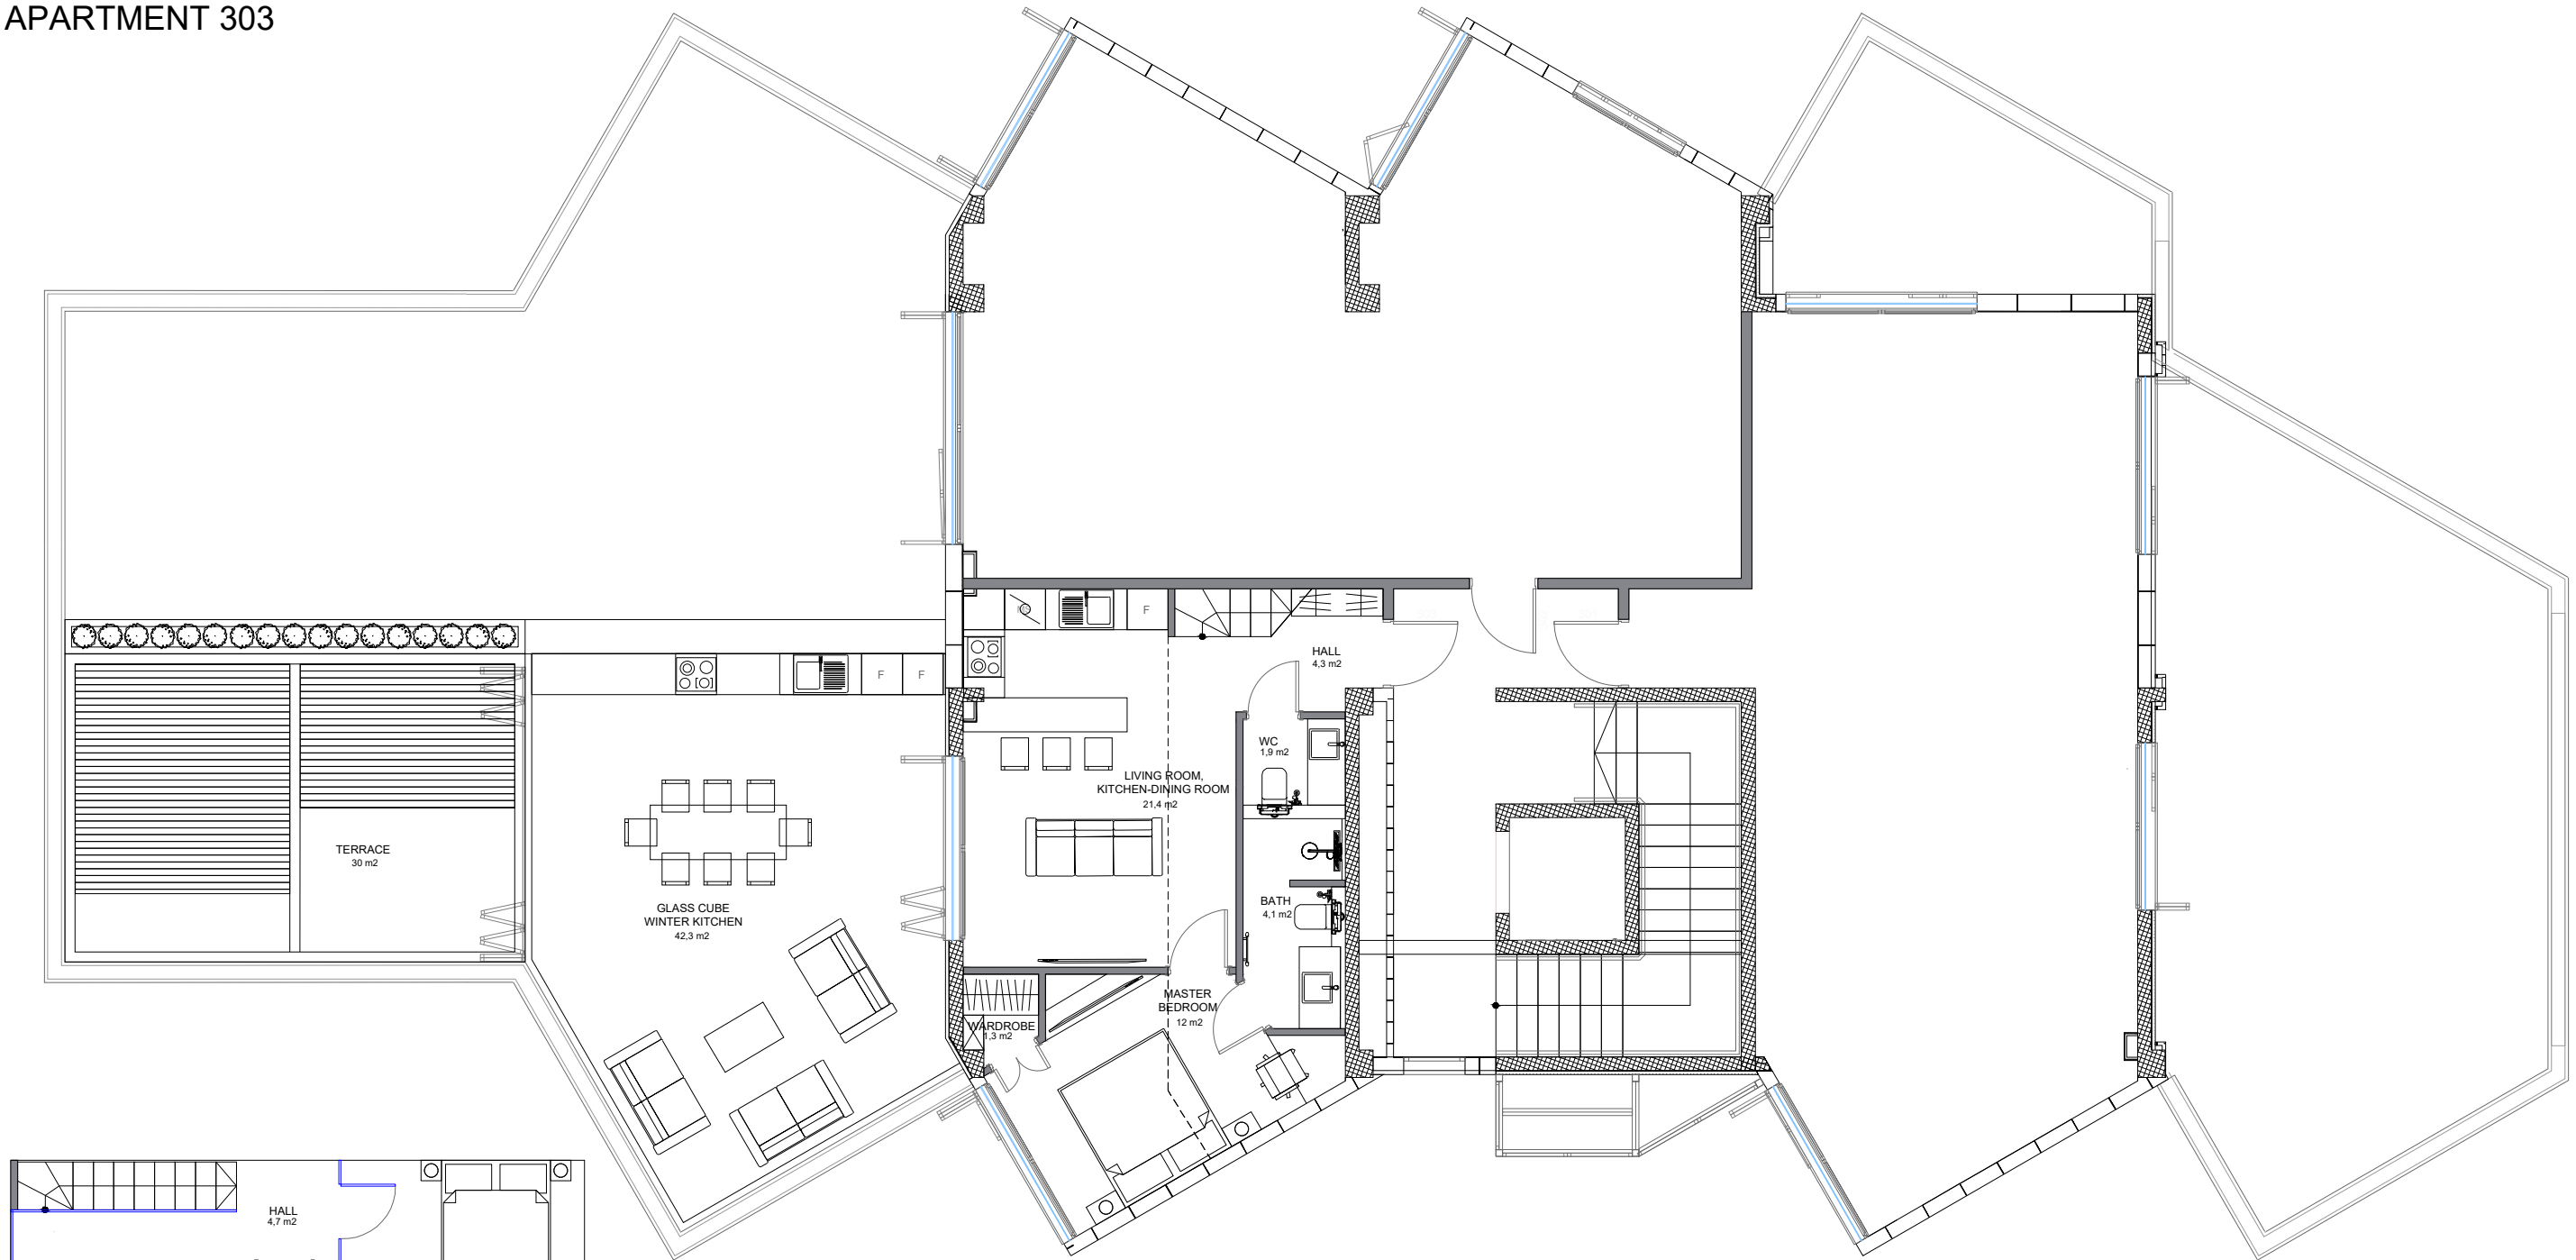

APARTMENT 303

Area:  
1st floor - 45 Sq.m.  
Glass cube - 42.3 Sq.m.  
Terrace - 30 Sq.m.  
2nd floor - 35.5 Sq.m.  

---

152.8 Sq.m.