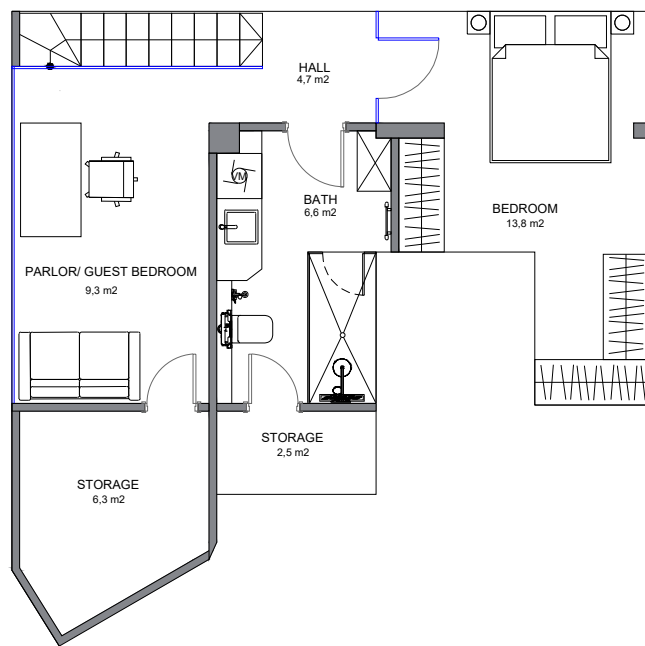

APARTMENT 303

Area:  
1st floor - 45 Sq.m.  
Glass cube - 42.3 Sq.m.  
Terrace - 30 Sq.m.  
2nd floor - 35.5 Sq.m.  

---

152.8 Sq.m.